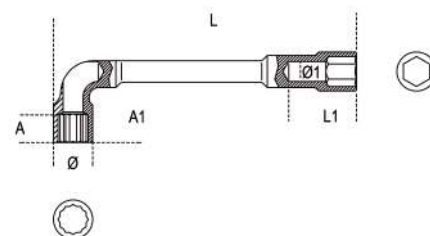

Clé à pipe débouchée chromée

art.	mm	Ø mm	L mm	Ø1 mm	A mm	A1 mm	L1 mm	g	
009370006	937 6X6	6x6	11,5	110	5,0	8,0	15,0	15,0	55
009370007	937 7X7	7x7	12,5	116	6,0	9,0	18,0	15,0	60
009370008	937 8X8	8x8	13,0	120	6,0	11,0	20,0	21,0	65
009370009	937 9X9	9x9	14,0	125	7,0	11,0	20,0	21,0	75
009370010	937 10X10	10x10	16,5	133	8,0	13,0	22,0	25,0	105
009370011	937 11X11	11x11	17,5	143	8,5	14,0	23,0	25,0	125
009370012	937 12X12	12x12	19,0	148	8,5	14,0	25,0	25,0	165
009370013	937 13X13	13x13	19,5	154	9,5	16,0	28,0	34,0	175
009370014	937 14X14	14x14	21,5	167	10,0	17,0	28,0	34,0	220
009370015	937 15X15	15x15	22,5	182	10,0	17,0	29,0	40,0	235
009370016	937 16X16	16x16	24,5	193	11,0	20,0	33,0	40,0	335
009370017	937 17X17	17x17	26,0	198	12,0	20,0	34,0	44,0	340
009370018	937 18X18	18x18	26,5	215	13,0	20,0	34,0	44,0	370
009370019	937 19X19	19x19	29,0	220	14,0	22,0	35,0	48,0	435
009370020	937 20X20	20x20	30,5	222	14,0	22,0	37,0	48,0	485
009370021	937 21X21	21x21	30,5	236	16,0	25,0	39,0	48,0	575
009370022	937 22X22	22x22	32,5	250	16,0	25,0	41,0	52,0	610
009370023	937 23X23	23x23	33,5	256	17,0	26,0	44,0	52,0	705
009370024	937 24X24	24x24	35,0	272	19,0	27,0	46,0	55,0	805
009370025	937 25X25	25x25	36,5	282	19,0	27,0	47,0	55,0	895
009370026	937 26X26	26x26	37,5	296	20,0	28,0	47,0	61,0	950
009370027	937 27X27	27x27	39,0	296	21,0	28,0	50,0	61,0	1220
009370028	937 28X28	28x28	39,0	314	22,0	28,0	51,0	61,0	1235
009370030	937 30X30	30x30	42,5	348	23,0	31,0	51,0	70,0	1520
009370032	937 32X32	32x32	45,5	364	24,0	32,0	51,0	70,0	1800