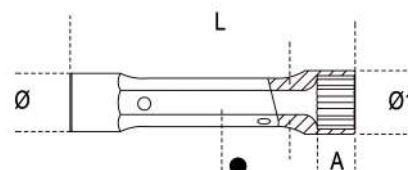

935
Clé en tube droite 6 pans, série légère
UNI 6746 DIN 896

art.	mm	L mm	Ø mm	Ø1 mm	A mm	g	
009350105	935 6X7	6x7	100	9,0	10,0	8,5	27
009350111	935 8X9	8x9	110	10,0	11,0	9,5	30
009350115	935 10X11	10x11	120	14,0	15,0	10,5	63
009350117	935 12X13	12x13	130	16,5	17,5	12,5	96
009350126	935 14X15	14x15	140	19,0	20,0	14,5	132
009350128	935 16X17	16x17	150	21,0	22,0	15,5	155
009350131	935 18X19	18x19	160	23,0	24,0	16,5	187
009350138	935 20X22	20x22	170	26,0	28,0	19,0	275
009350141	935 21X23	21x23	180	27,0	29,0	21,0	310
009350144	935 24X26	24x26	190	30,0	32,0	23,0	365
009350150	935 25X28	25x28	200	31,0	34,0	25,0	410
009350153	935 27X29	27x29	210	34,0	36,0	26,0	540
009350156	935 30X32	30x32	220	37,0	39,0	28,0	610
009350009	935	7x8	110				
009350022	935	13x17	145				
009350033	935	19x22	170				
009350047	935	24x27	190				