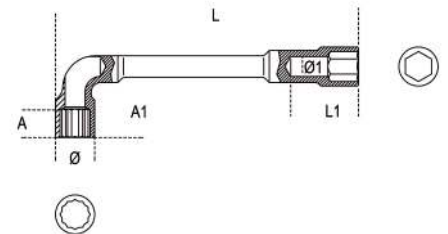

**932HS**
**Clé à pipe débouchée chromée polie H-SAFE**
**NF E 74.303**

art.	mm	Ø mm	L mm	Ø1 mm	A mm	A1 mm	L1 mm	g
009324006	6x6	11,5	110	5,0	8,0	15,0	15,0	55
009324007	7x7	12,5	116	6,0	9,0	18,0	15,0	60
009324008	8x8	13,0	120	6,0	11,0	20,0	21,0	65
009324009	9x9	14,0	125	7,0	11,0	20,0	21,0	75
009324010	10x10	16,5	133	8,0	13,0	22,0	25,0	105
009324011	11x11	17,5	143	8,5	14,0	23,0	25,0	125
009324012	12x12	19,0	148	8,5	14,0	25,0	25,0	165
009324013	13x13	19,5	154	9,5	16,0	28,0	34,0	175
009324014	14x14	21,5	167	10,0	17,0	28,0	34,0	220
009324015	15x15	22,5	182	10,0	17,0	29,0	40,0	235
009324016	16x16	24,5	193	11,0	20,0	33,0	40,0	335
009324017	17x17	26,0	198	12,0	20,0	34,0	44,0	340
009324018	18x18	26,5	215	13,0	20,0	34,0	44,0	370
009324019	19x19	29,0	220	14,0	22,0	35,0	48,0	435