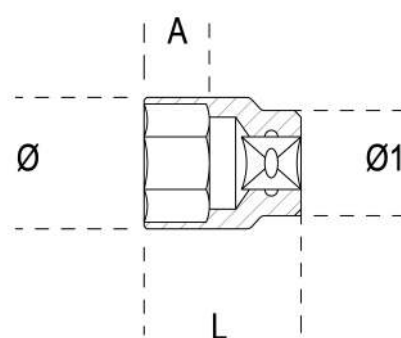

928A
Douille 6 pans

UNI/ISO 2725

art.	mm	mm	mm	mm	mm	mm	g
009280019	19	29,2	50	34	14,0	173	
009280021	21	30,0	51	34	14,0		
009280022	22	31,3	53	34	14,0	196	
009280023	23	33,3	53	34	14,0	217	
009280024	24	34,5	53	34	16,0	211	
009280026	26	36,8	55	35	16,0	255	
009280027	27	38,0	56	35	18,0	232	
009280028	28	39,0	57	35	18,0	252,3	
009280029	29	40,2	58	35	20,0	243	
009280030	30	41,5	58	37	20,0	322,5	
009280032	32	44,3	60	37	22,0	329,8	
009280033	33	45,8	60	37	24,0	340	
009280034	34	46,8	60	37	24,0	376	
009280035	35	48,1	62	38	25,0	374	
009280036	36	49,5	64	38	26,0	459	
009280038	38	52,0	68	40	27,0	574	
009280041	41	56,0	71	40	29,0	651	
009280046	46	62,3	75	43	32,0	811	
009280050	50	67,4	80	43	35,0	978	
009280055	55	73,7	84	48	38,0	1161	
009280060	60	80,0	87	48	41,0	1333	